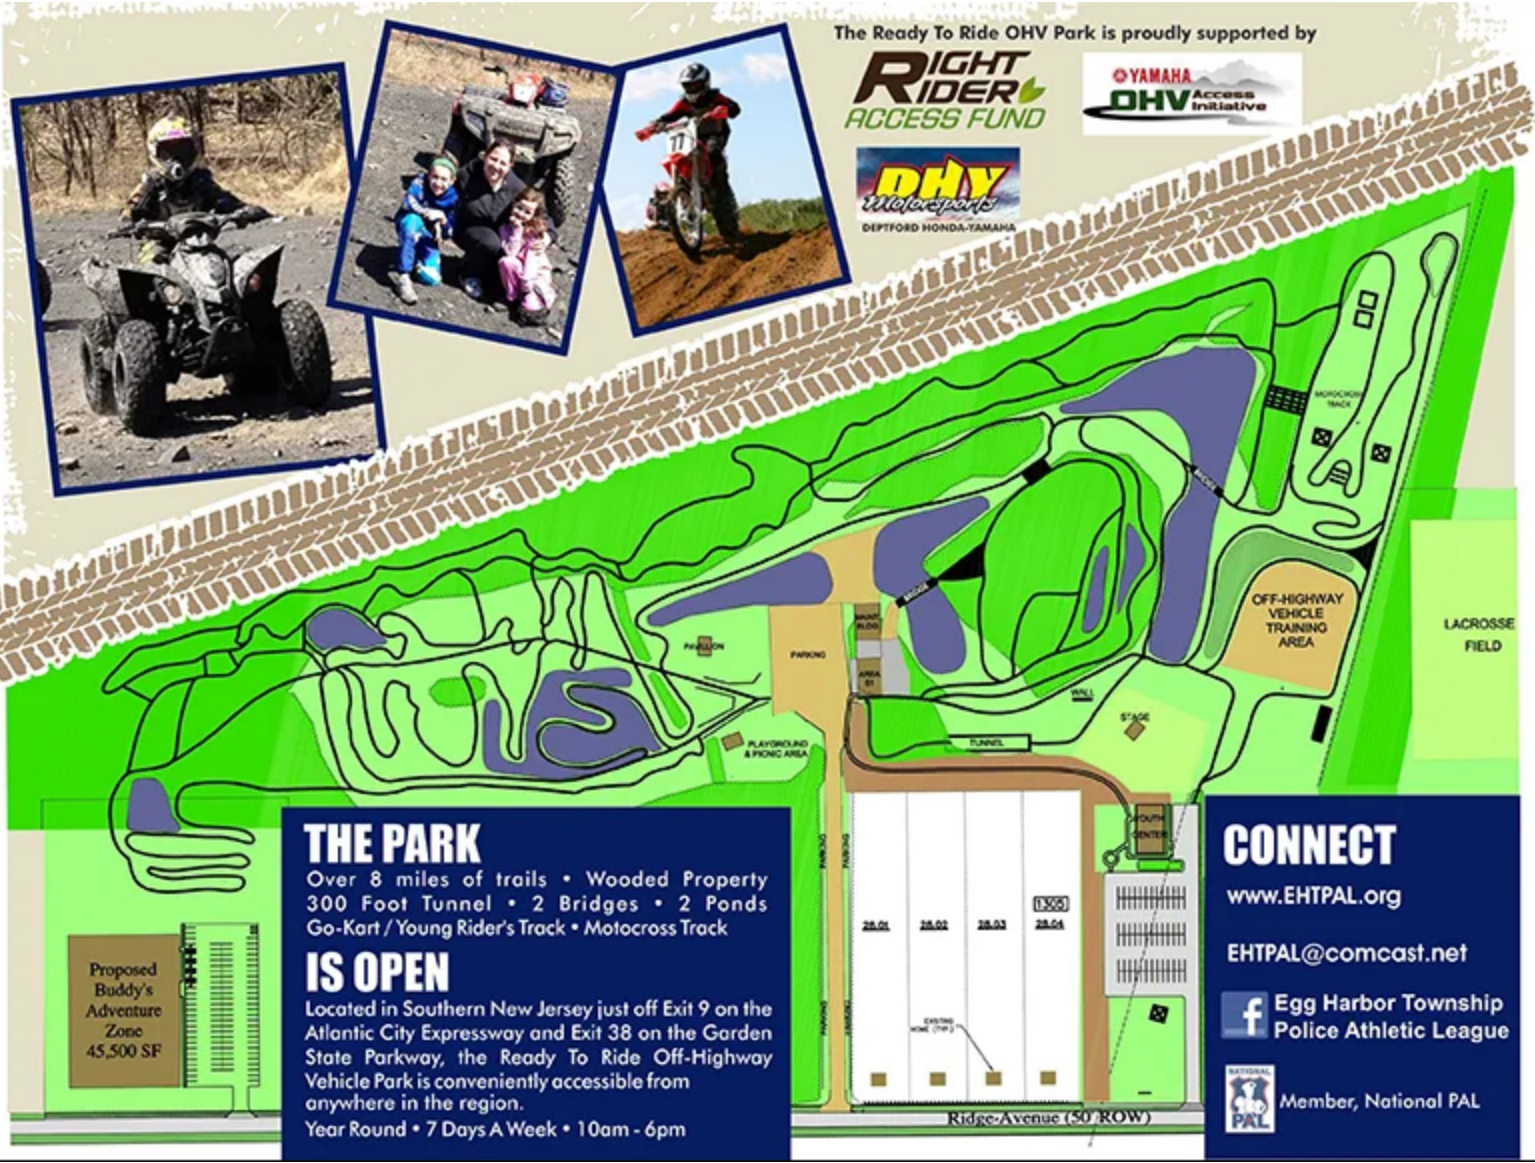

### THE PARK

Over 8 miles of trails • Wooded Property  
300 Foot Tunnel • 2 Bridges • 2 Ponds  
Go-Kart / Young Rider's Track • Motocross Track

### IS OPEN

Located in Southern New Jersey just off Exit 9 on the Atlantic City Expressway and Exit 38 on the Garden State Parkway, the Ready To Ride Off-Highway Vehicle Park is conveniently accessible from anywhere in the region.

### MAP LEGEND B

- LONE WOLF GAMING LASER TAG
- READY TO RIDE OHV TRAILS
- 2590 RIDGE AVE. OFFICE BUILDING
- RC VEHICLE RACE COURSE
- BUDDY'S GARAGE
- PICNIC TABLES/PAVILION A, B, C

DELILAH ROAD

RIDGE AVENUE

BLACK HORSE PIKE/ROUTE 322