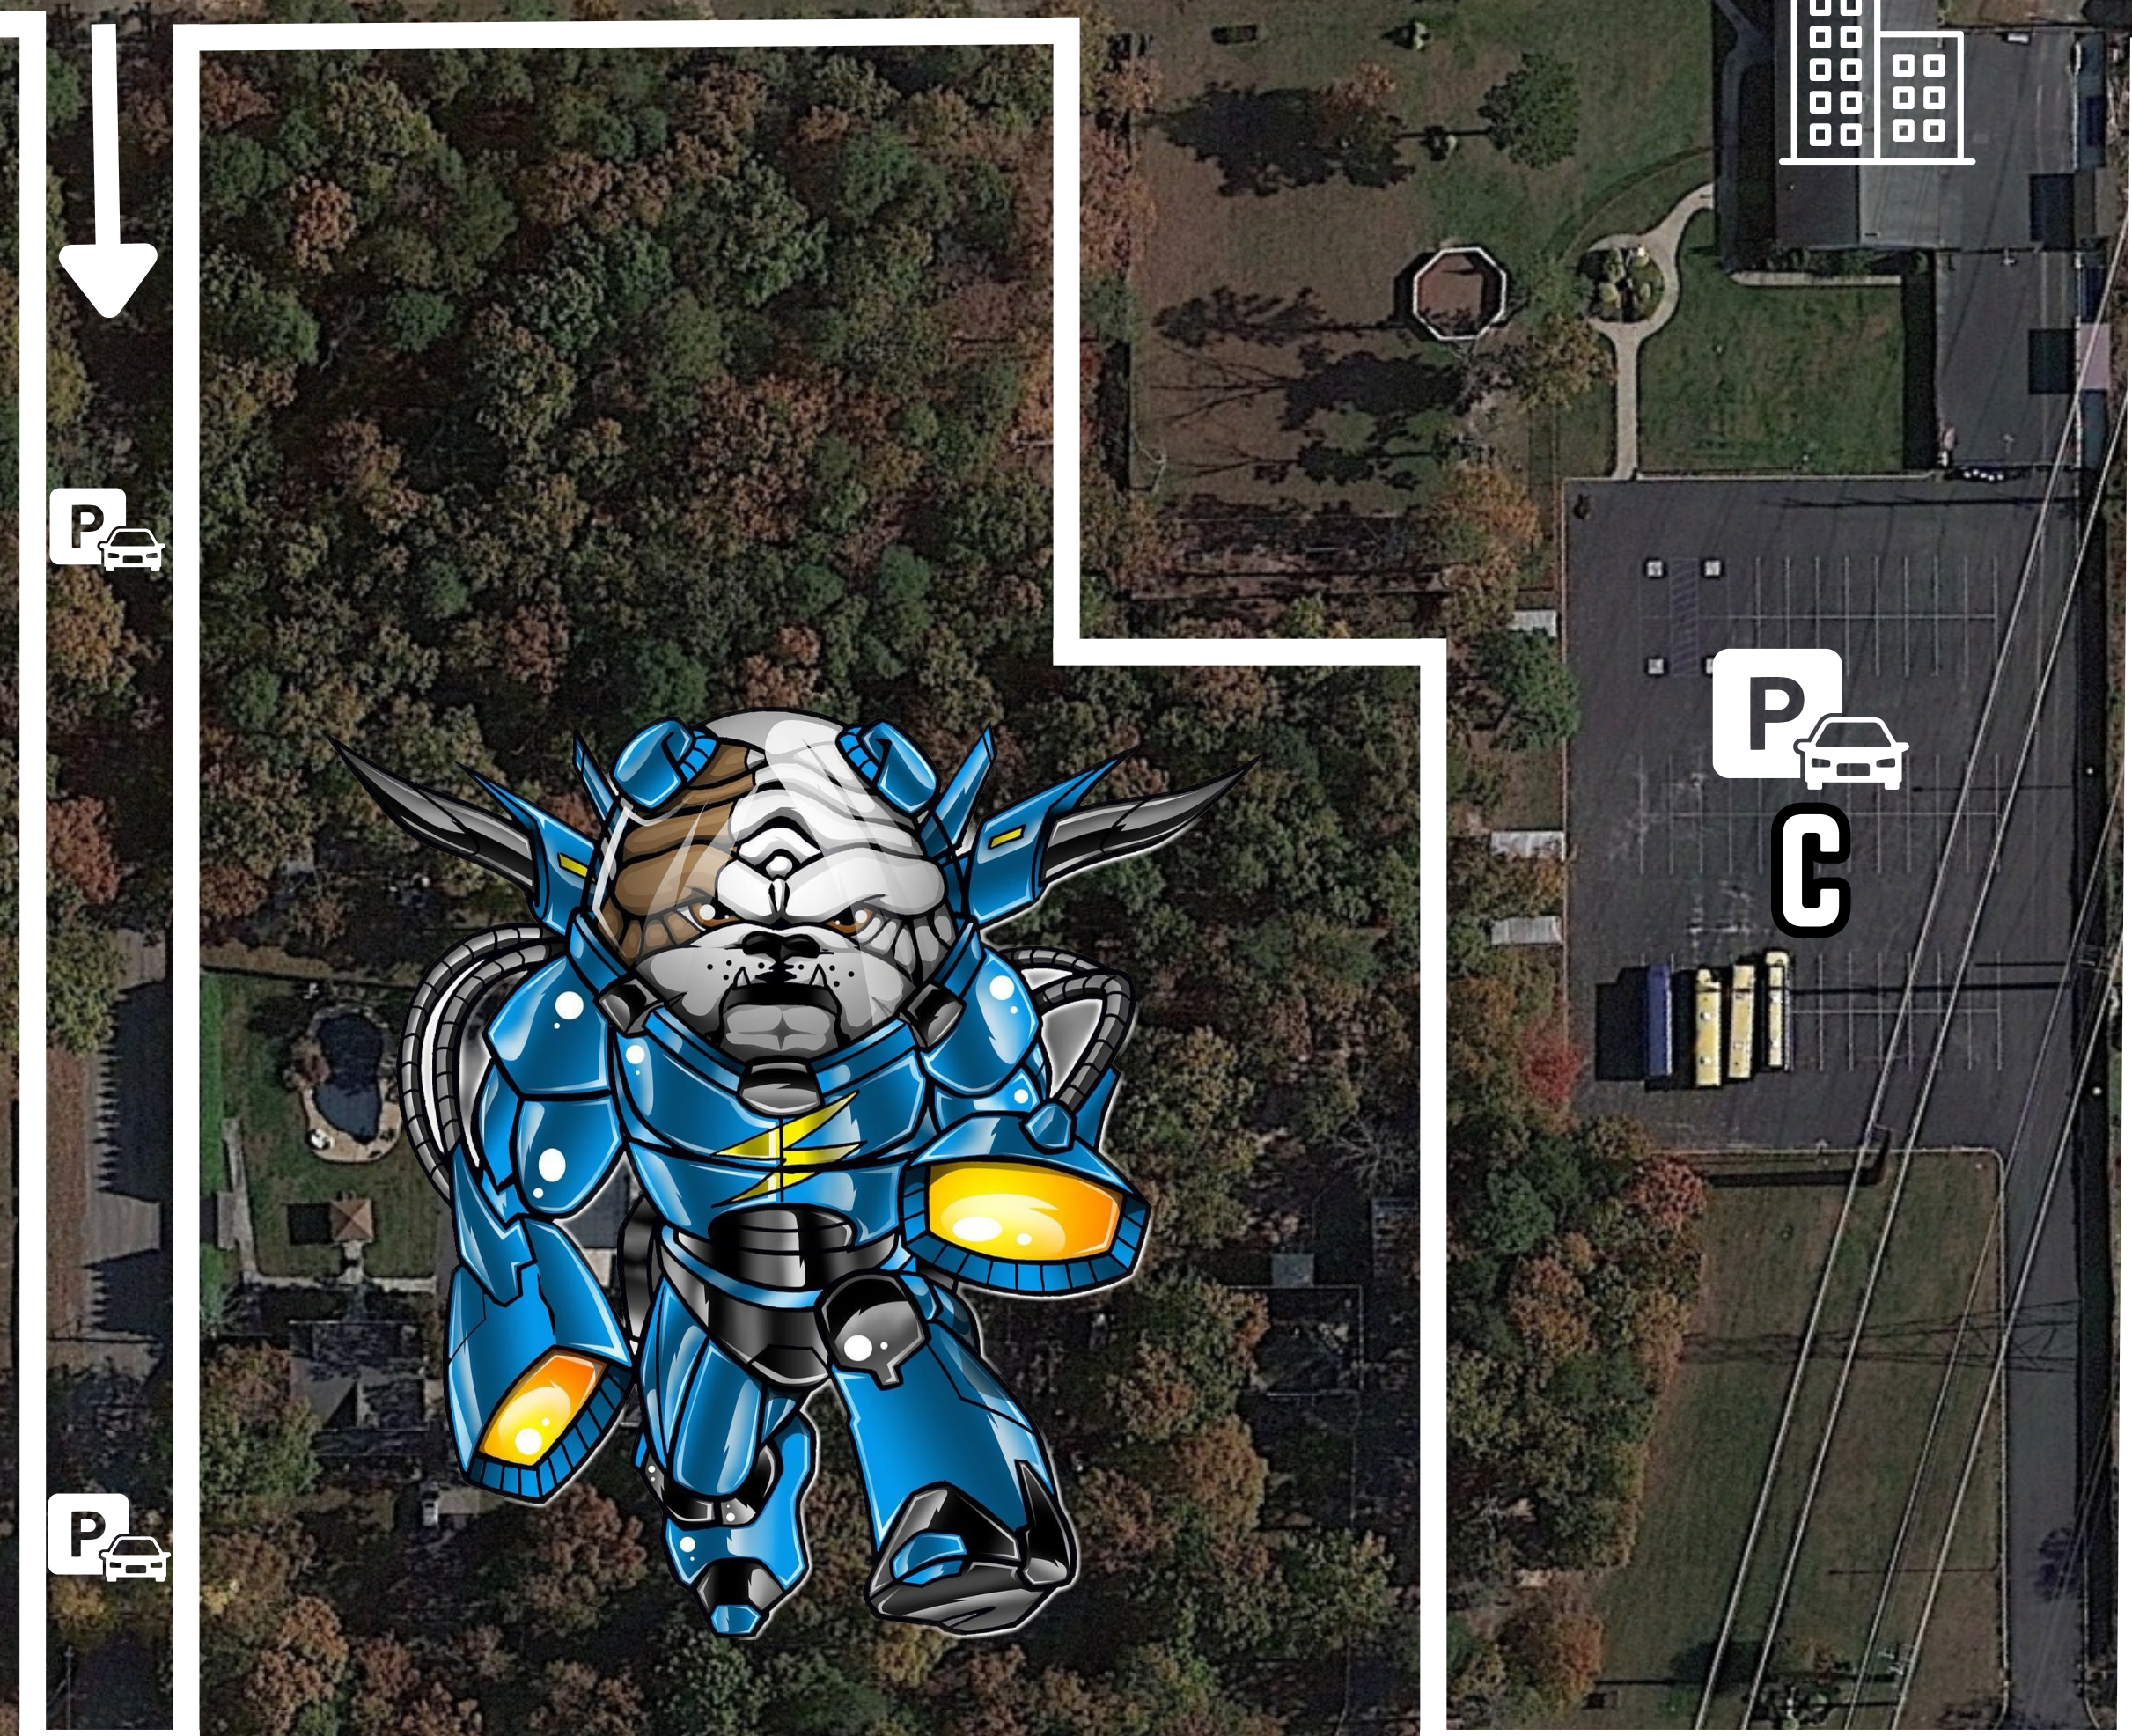

MAP LEGEND B

- LONE WOLF GAMING LASER TAG
- READY TO RIDE OHV TRAILS
- 2590 RIDGE AVE. OFFICE BUILDING
- RC VEHICLE RACE COURSE
- BUDDY'S GARAGE
- PICNIC TABLES/PAVILION A, B, C